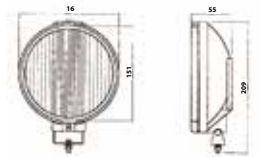

Özellik / Spec.	Yön / Position	Ayfar No	Oem No
Beyaz / White	RH = LH ↔	SL 320	-
Sarı / Amber	RH = LH ↔	SL 320 - 1	-
Beyaz Cam / White Glass	RH = LH ↔	SL 320 / C	-
Sarı Cam / Amber Glass	RH = LH ↔	SL 320 / C-1	-