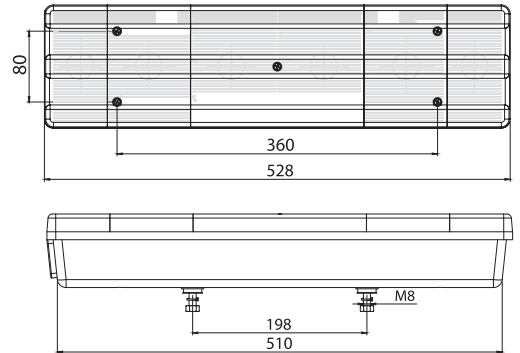

Özellik / Spec.	Yön / Position	Ayfar No	Oem No
Lamba / Lamp	RH = LH →	ST 3001-1	-
Cam / Lens	RH = LH →	ST 3002	-

(E)

MERCEDES | ACTROS I / II - AXOR II

STOP LAMBA / STOP LAMP

(E)

Yan Soketli / Side Connector