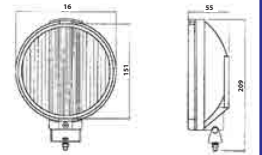

Özellik / Spec.	Yön / Position	Ayfar No	Oem No
Beyaz / White	RH = LH ↔	SL 320	-
Sarı / Amber	RH = LH ↔	SL 320 - 1	-
Beyaz Cam / White Glass	RH = LH ↔	SL 320 / C	-
Sarı Cam / Amber Glass	RH = LH ↔	SL 320 / C-1	-